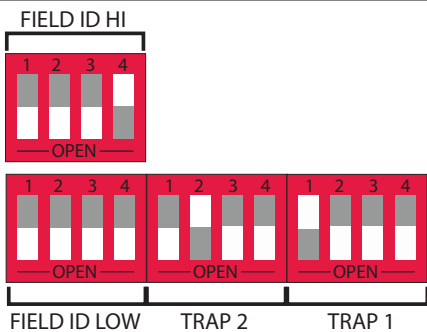

SPORTING CLAYS

DIP SWITCH SETTINGS

For use with Long Range's wireless **counter systems** and **R4300** receivers

When the switch is pressed flush **TOWARD** the number, it is ON. When the switch is pressed flush **AWAY** from the number, it is OFF.

Counter Transmitter

Trap 1 Receiver

Trap 2 Receiver

Box ID 1
Ch.128
Trap 1
Trap 2