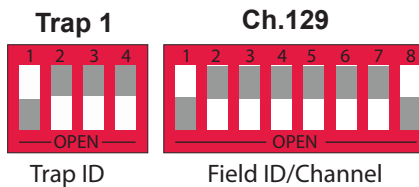

Box ID 2
Ch.129
Trap 1
Trap 2