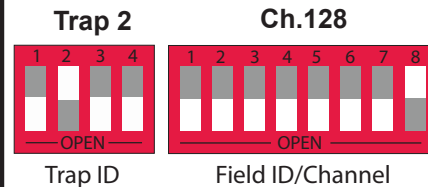

SPORTING CLAYS

DIP SWITCH SETTINGS

For use with Long Range's wireless **counter systems** and **R4300** receivers

When the switch is pressed flush **TOWARD** the number, it is ON. When the switch is pressed flush **AWAY** from the number, it is OFF.

Counter Transmitter

Trap 1 Receiver

Trap 2 Receiver

Box ID 1
Ch.128
Trap 1
Trap 2