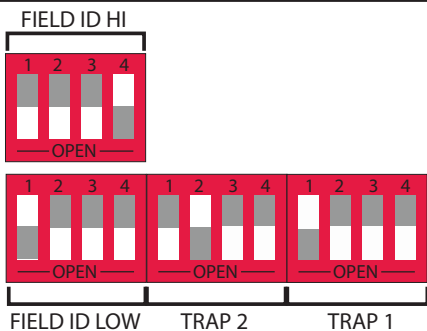

Box ID 2
Ch.129
Trap 1
Trap 2