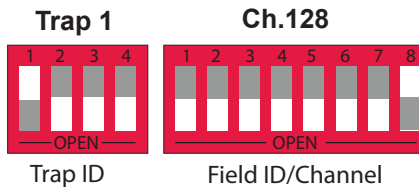

SPORTING CLAYS

DIP SWITCH SETTINGS

For use with Long Range's wireless **counter systems** and **R4300** receivers

When the switch is pressed flush **TOWARD** the number, it is ON. When the switch is pressed flush **AWAY** from the number, it is OFF.

Counter Transmitter

Trap 1 Receiver

Trap 2 Receiver

Box ID 1
Ch.128
Trap 1
Trap 2