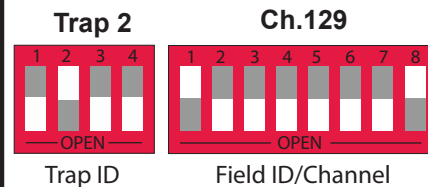

Box ID 2
Ch.129
Trap 1
Trap 2